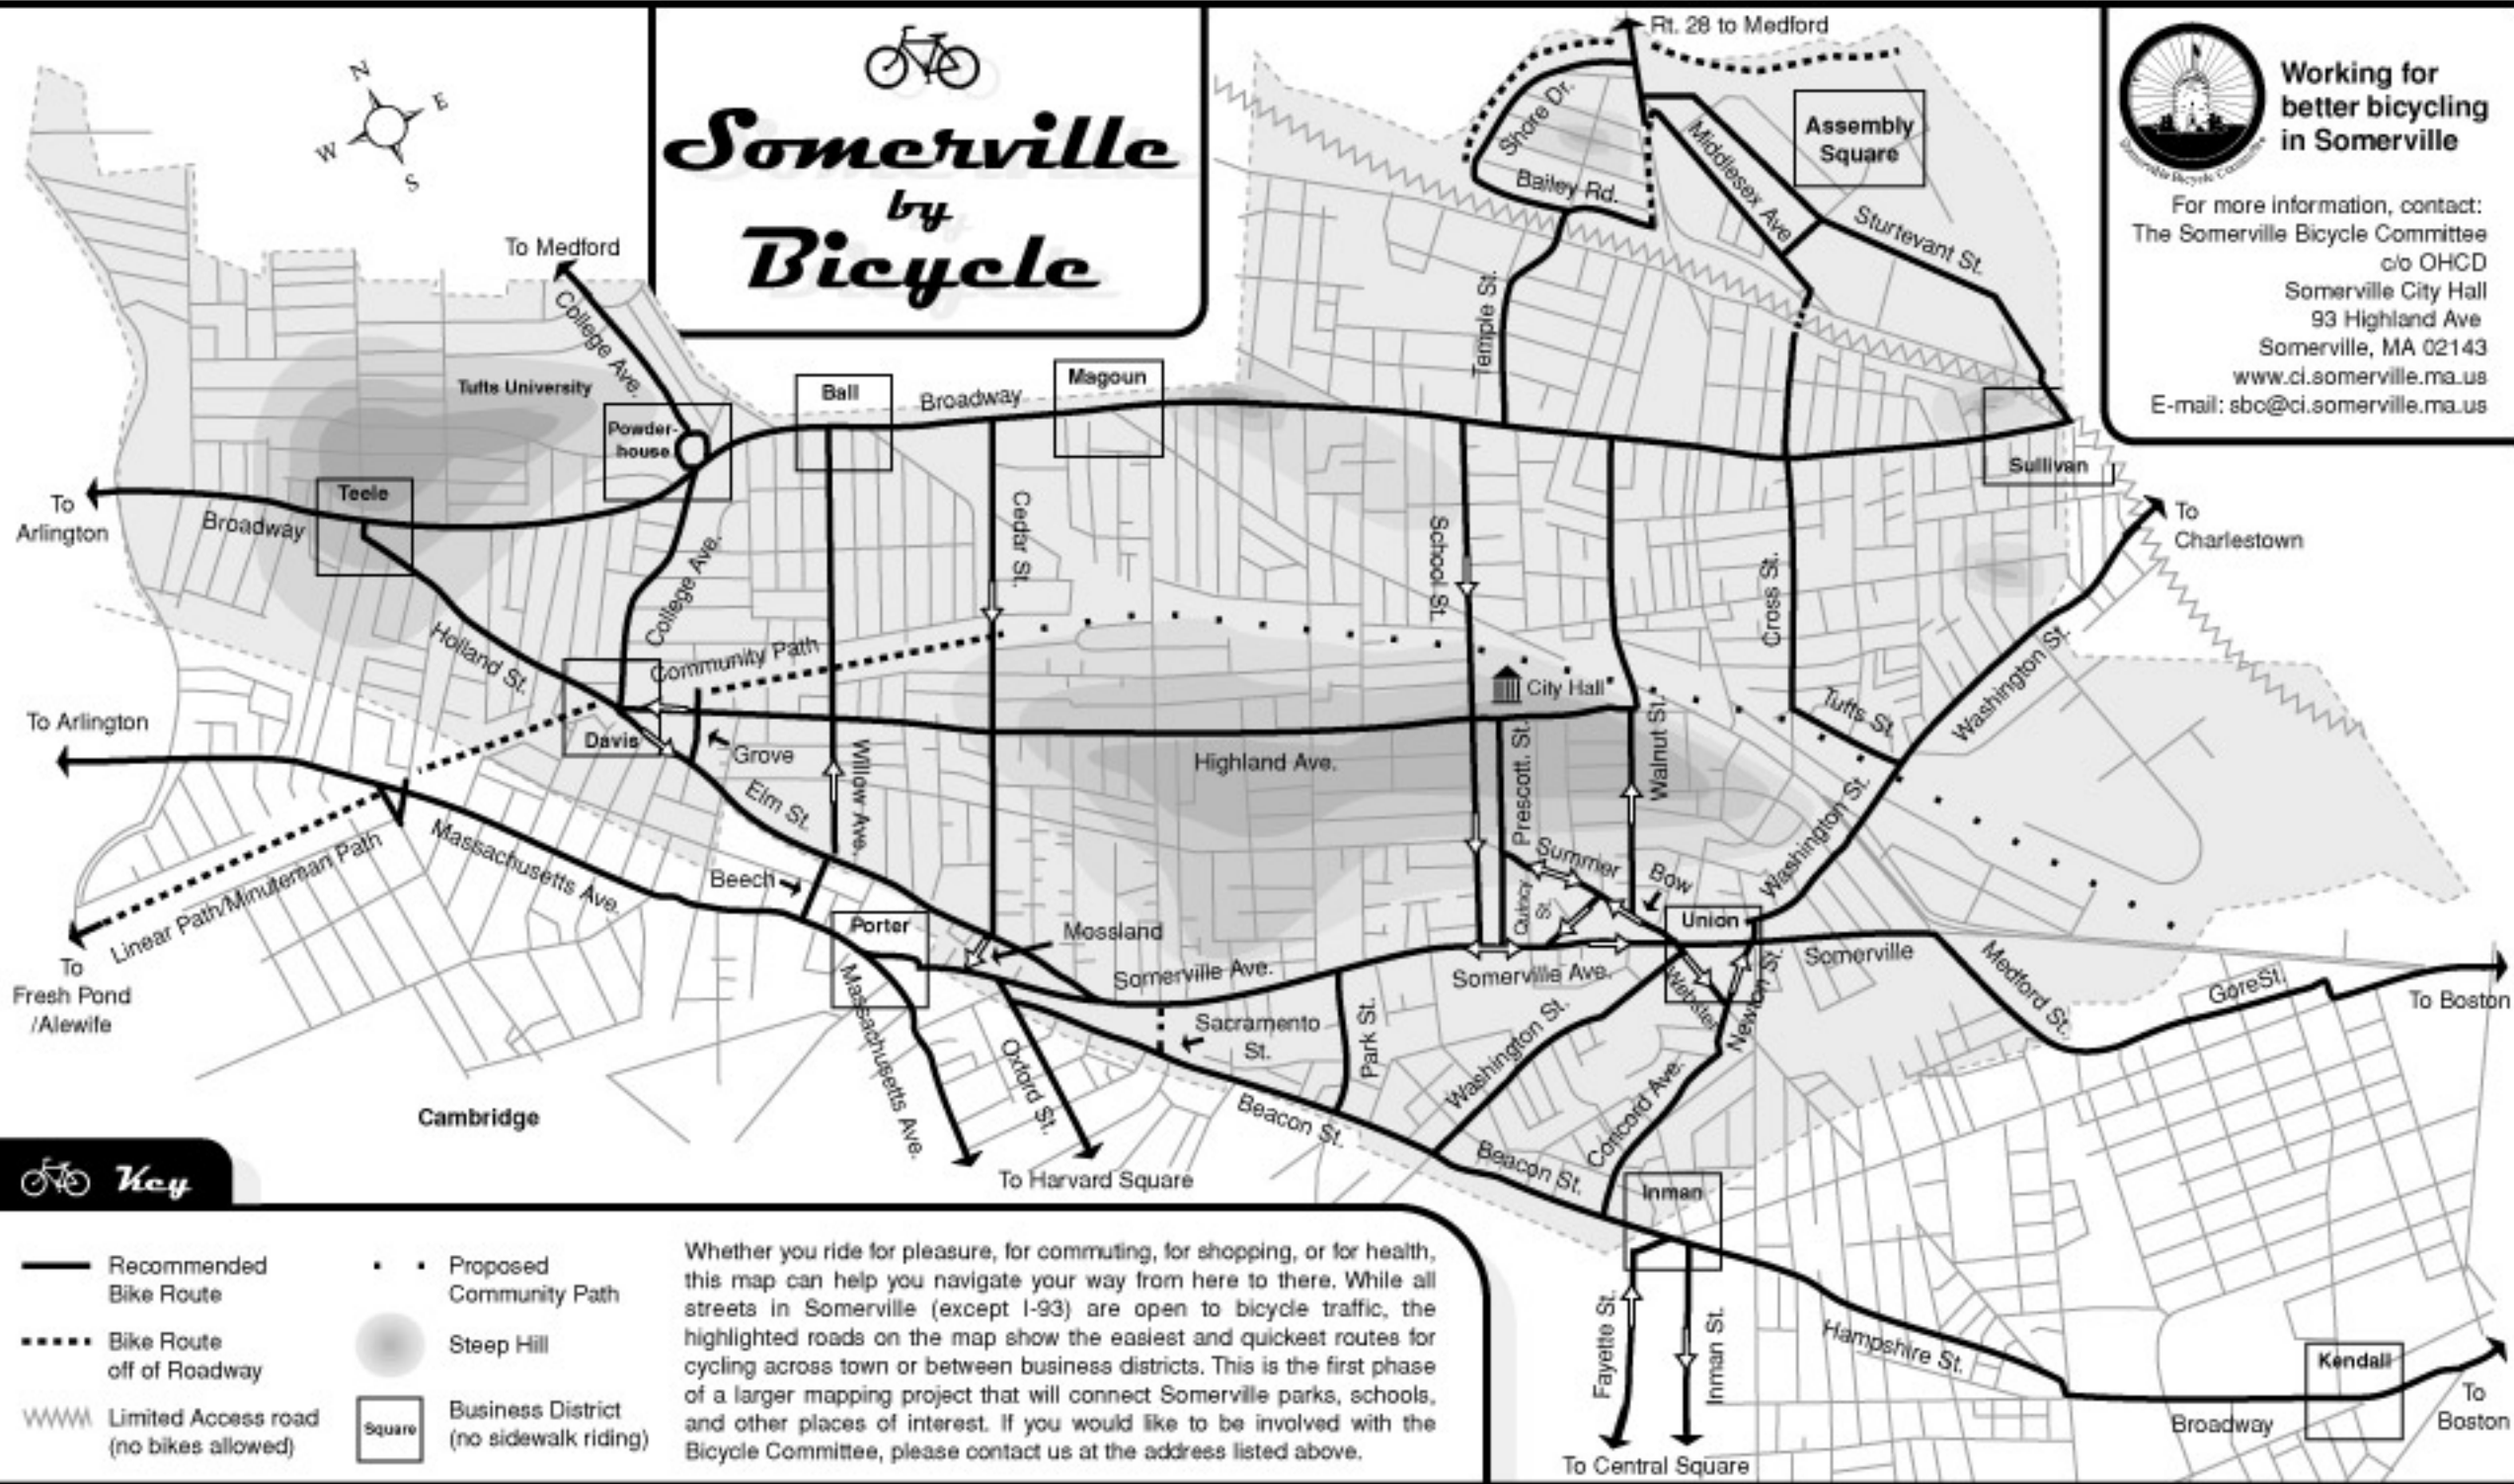

Key

- Recommended Bike Route
- Bike Route off of Roadway
- Limited Access road (no bikes allowed)
- Proposed Community Path
- Steep Hill
- Business District (no sidewalk riding)

Whether you ride for pleasure, for commuting, for shopping, or for health, this map can help you navigate your way from here to there. While all streets in Somerville (except I-93) are open to bicycle traffic, the highlighted roads on the map show the easiest and quickest routes for cycling across town or between business districts. This is the first phase of a larger mapping project that will connect Somerville parks, schools, and other places of interest. If you would like to be involved with the Bicycle Committee, please contact us at the address listed above.